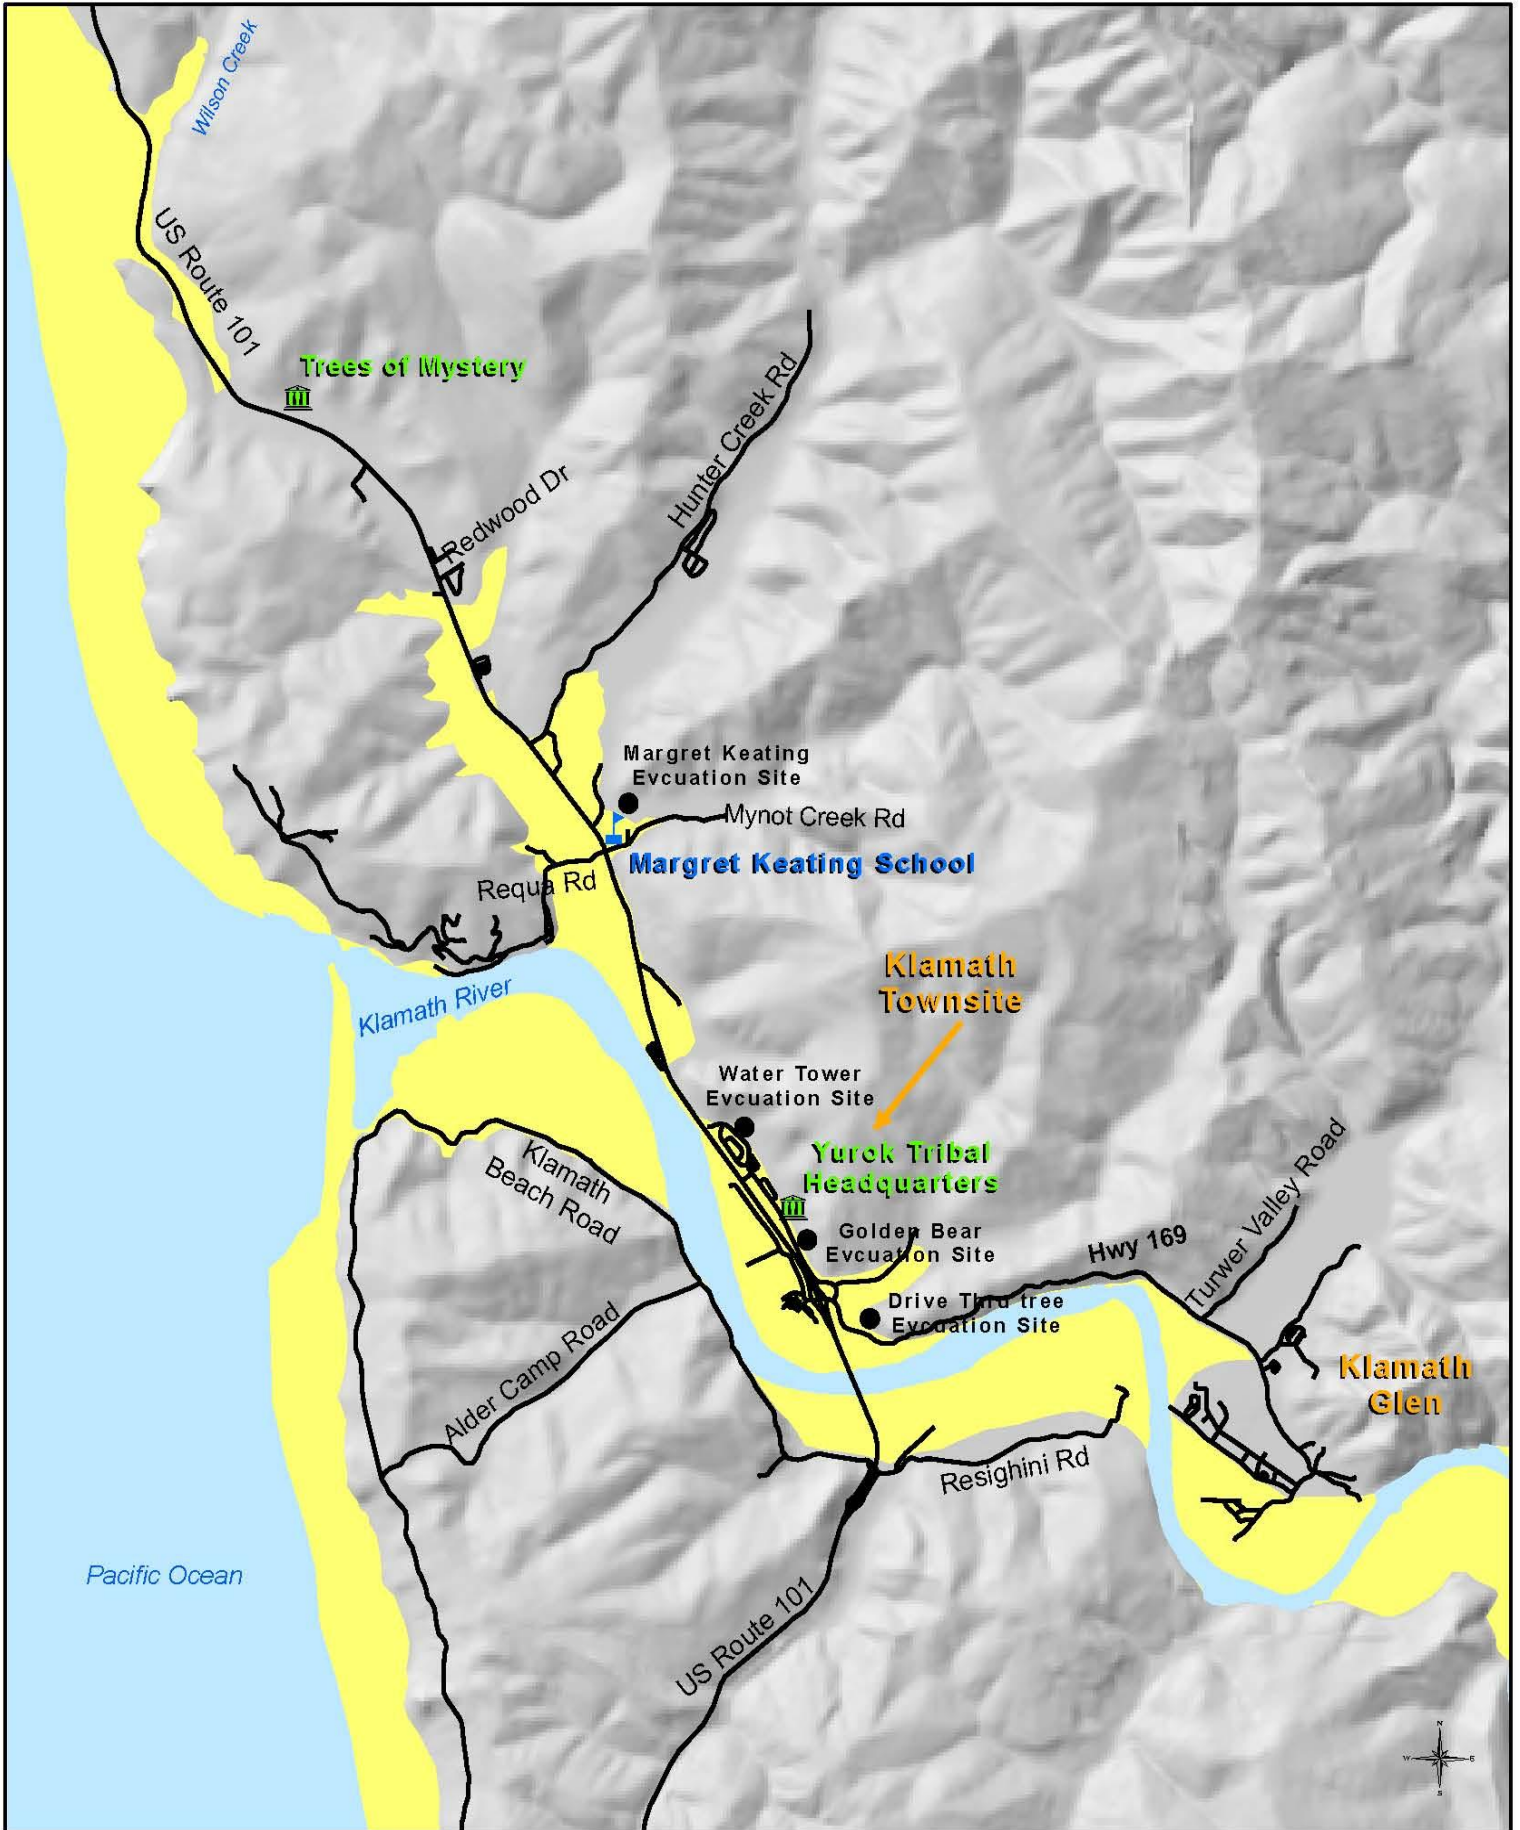

# Klamath Tsunami Evacuation Zone

## Legend

- Yurok Roads
- Tsunami Evacuation Zone
- Bodies of Water
- Safe Areas

Map Creator:  
 Yurok Tribe Emergency Services  
 Date: February 2010  
 Sources: Yurok Tribe Land Management &  
 The National Weather Service