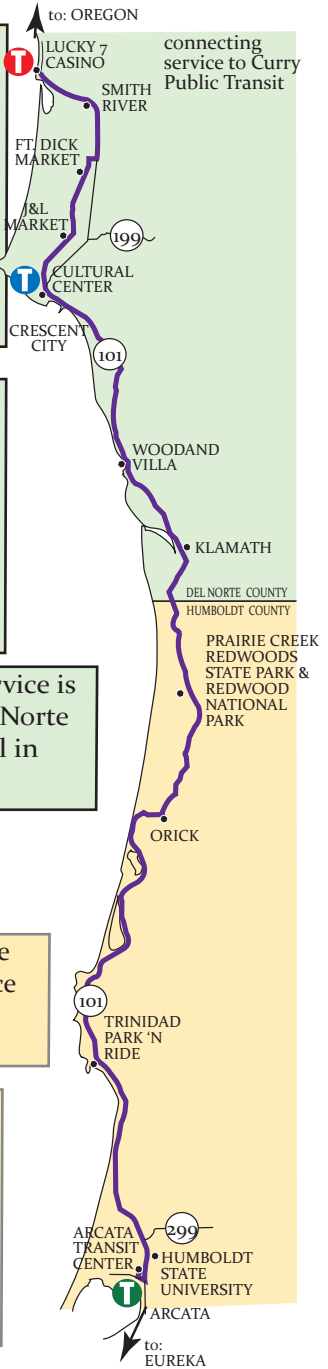

- Connect from Curry Public Transit
- Connections with South West Point Bus Service
- Connect to Amtrak, Greyhound, and Redwood Transit System

- Connect to Curry Public Transit to continue north to Oregon
- Connect from Amtrak, Greyhound, and Redwood Transit System

PM times shown in bold type

In Smith River, connections are made Monday through Friday to the Curry Public Transit Coastal Express to Brookings and the Oregon Coast. Call 1-800-921-2871 for information.

In Crescent City, daily connections are available to the South West Point Bus Service to Medford and Klamath Falls, Oregon. Call 1-888-900-2609 for information.

In Crescent City, service is available to the Del Norte County Airport. Call in advance to reserve.

Arcata Airport service available with advance reservation. Call in advance to reserve.

In Arcata, daily connections are made to Amtrak, Greyhound, Redwood Transit System, and the Arcata & Mad River Transit System.

**Coastal Routes
Rider's Guide**
Effective October 1, 2016