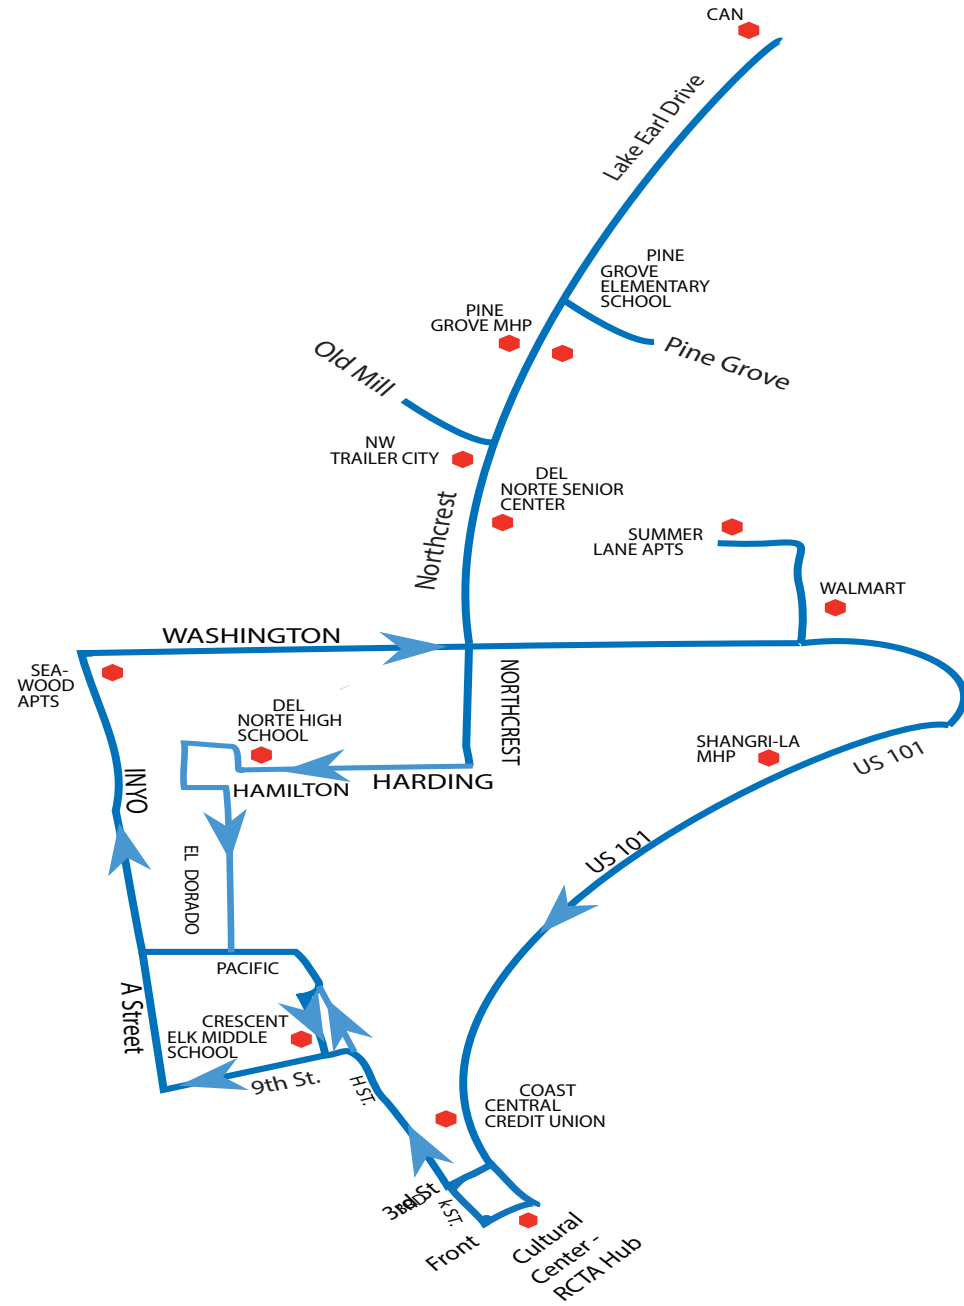

Purchase a Digital Pass on your Phone

You may purchase a digital bus pass from your phone by downloading the free Android or Apple app tokenstransit.com.

Transfers

You may transfer free of charge to any other Crescent City local RTC bus route to complete a one-way trip. Crescent City Local Route transfers are good for 60 minutes from time of issuance. Crescent City Local Route transfers do NOT apply credit to Regional Routes (199, 20). Be sure to tell the driver that you want to transfer when you begin your trip. Transfers may only be made to continue a single one-way trip.

Additional Information

Bus Stops

Buses stop at designated RCT stops, generally every few blocks along the route. Bus stop location information can be obtained by calling 707-464-6400, visiting our website, or in the most current Rider Guide.

Transfer to Route#

Arrival Time

Departure Time

My Home

Route #

Arrival Time

Route 300 Morning Service

Route 300 Afternoon Service

Route 300 Northcrest - Walmart - CEMS - DNHS								Morning School Days	
Del Norte Senior Center (Northcrest NB)	Northcrest SB at Old Mill (NW Trailer City)	Urgent Care EB (E. Washington)	Shangri-La MHP (US 101 SB)	Cultural Center RCTA Hub (Front St)	Crescent Elk Middle School (G St)	Seawood Apartments Inyo & Small	Walmart Summer Lane at Washington	DNHS - College of Redwoods Inyo & Small	Crescent Elk Middle School (G St)
7:05	7:12	7:15	7:18	7:25	7:30	7:35	7:40	7:45	7:50