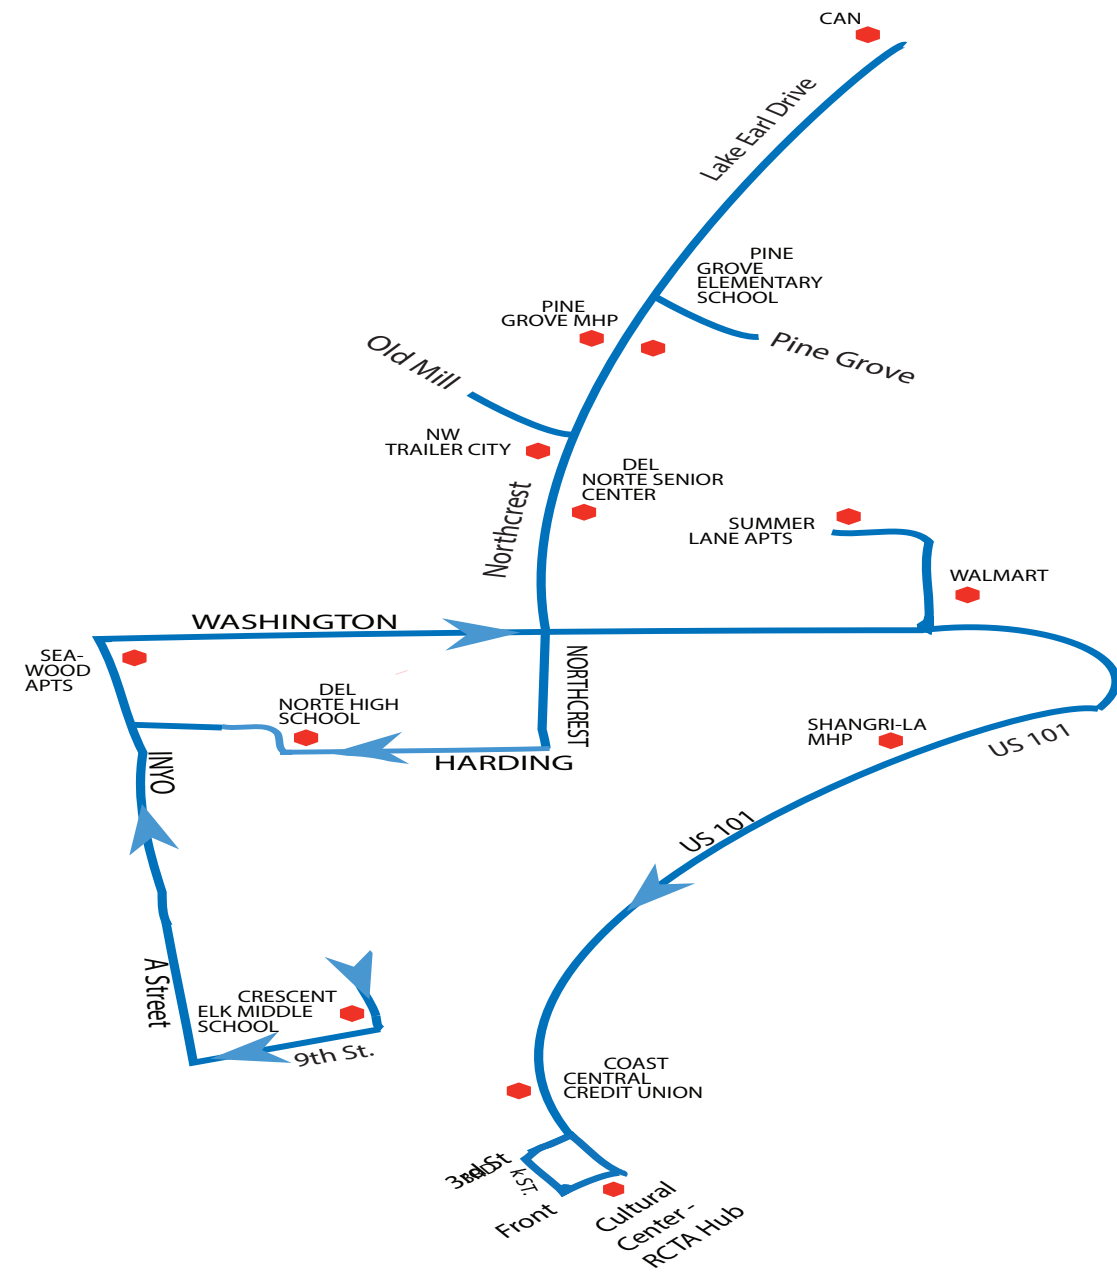

Purchase a Digital Pass on your Phone

You may purchase a digital bus pass from your phone by downloading the free Android or Apple app tokenstransit.com.

Transfers

You may transfer free of charge to any other Crescent City local RTC bus route to complete a one-way trip. Crescent City Local Route transfers are good for 60 minutes from time of issuance. Crescent City Local Route transfers do NOT apply credit to Regional Routes (199, 20). Be sure to tell the driver that you want to transfer when you begin your trip. Transfers may only be made to continue a single one-way trip.

My School

Route #

Arrival Time

For My Ride Back Home

My School

Route #

Departure Time

My Connection

Transfer to Route#

Arrival Time

Departure Time

My Home

Route #

Arrival Time

Route 300 Morning Service

Route 300 Afternoon Service

Route 300 Northcrest - Walmart - CEMS - DNHS								Morning School Days	
Del Norte Senior Center (Northcrest NB)	Northcrest SB at Old Mill (NW Trailer City)	Urgent Care EB (E. Washington)	Shangri-La MHP (US 101 SB)	Cultural Center RCTA Hub (Front St)	Crescent Elk Middle School (G St)	Seawood Apartments Inyo & Small	Walmart Summer Lane at Washington	DNHS - College of Redwoods Inyo & Small	Crescent Elk Middle School (G St)
7:05	7:12	7:15	7:18	7:25	7:30	7:35	7:40	7:45	7:50