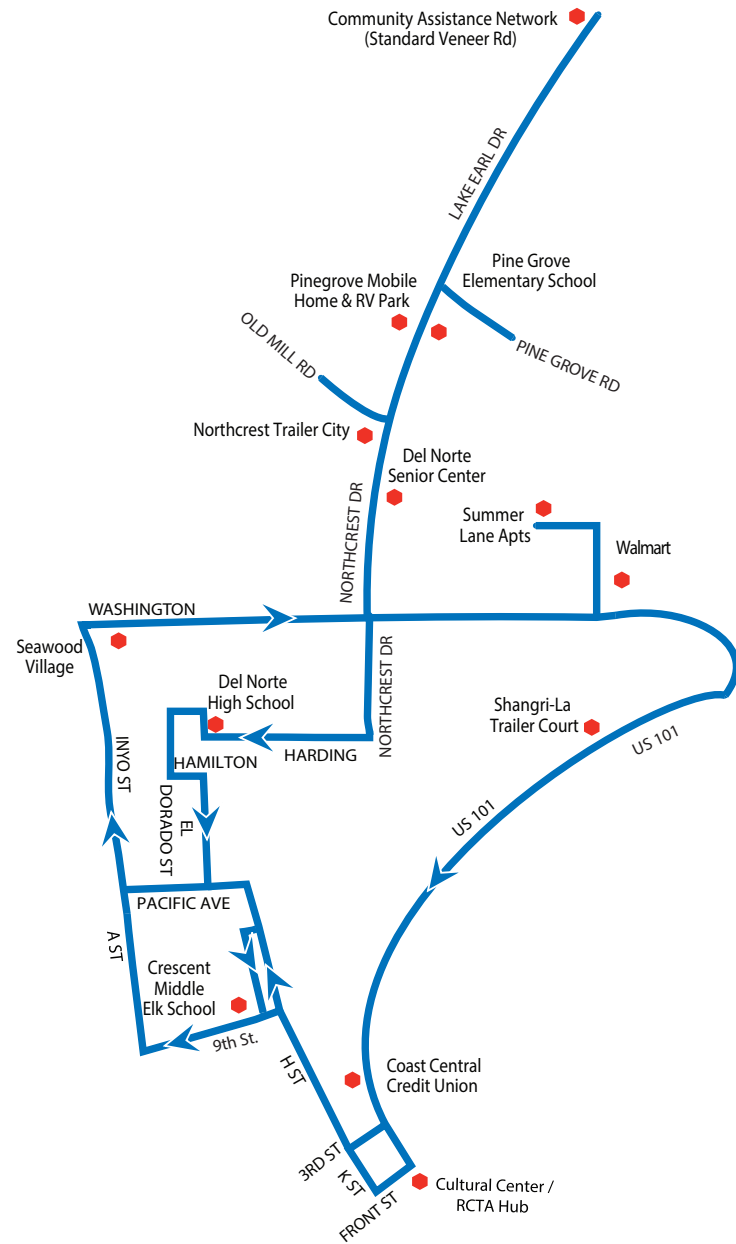

Purchase a Digital Pass on your Phone

You may purchase a digital bus pass from your phone by downloading the free Android or Apple app tokentransit.com.

Transfers

You may transfer free of charge to any other Crescent City local RTC bus route to complete a one-way trip. Crescent City Local Route transfers are good for 60 minutes from time of issuance. Crescent City Local Route transfers do NOT apply credit to Regional Routes (199, 20). Be sure to tell the driver that you want to transfer when you begin your trip. Transfers may only be made to continue a single one-way trip.

My School

Route #

Arrival Time

For My Ride Back Home

My School

Route #

Departure Time

My Connection

Transfer to Route#

Arrival Time

Departure Time

My Home

Route #

Arrival Time

Call (707) 464-6400 or visit redwoodcoasttransit.org for more information!

Call (707) 464-6400 or visit redwoodcoasttransit.org for more information!

Route 300 Morning Service

Route 300 Afternoon Service

Route 300 Northcrest -Walmart - CEMS - DNHS							Morning School Days		
Del Norte Senior Center (Northcrest NB)	Northcrest Trailer City (Northcrest SB at Old Mill)	Urgent Care EB (E. Washington)	Shangri-La Trailer Park (Us 101 SB)	Cultural Center RCTA Hub (Front St)	Crescent Elk Middle School (G St)	Seawood Village Inyo & Small	Walmart Summer Lane at E. Washington	DNHS - College of Redwoods Inyo & Small	Crescent Elk Middle School (G St)
7:05	7:12	7:15	7:18	7:25	7:30	7:35	7:40	7:45	7:50