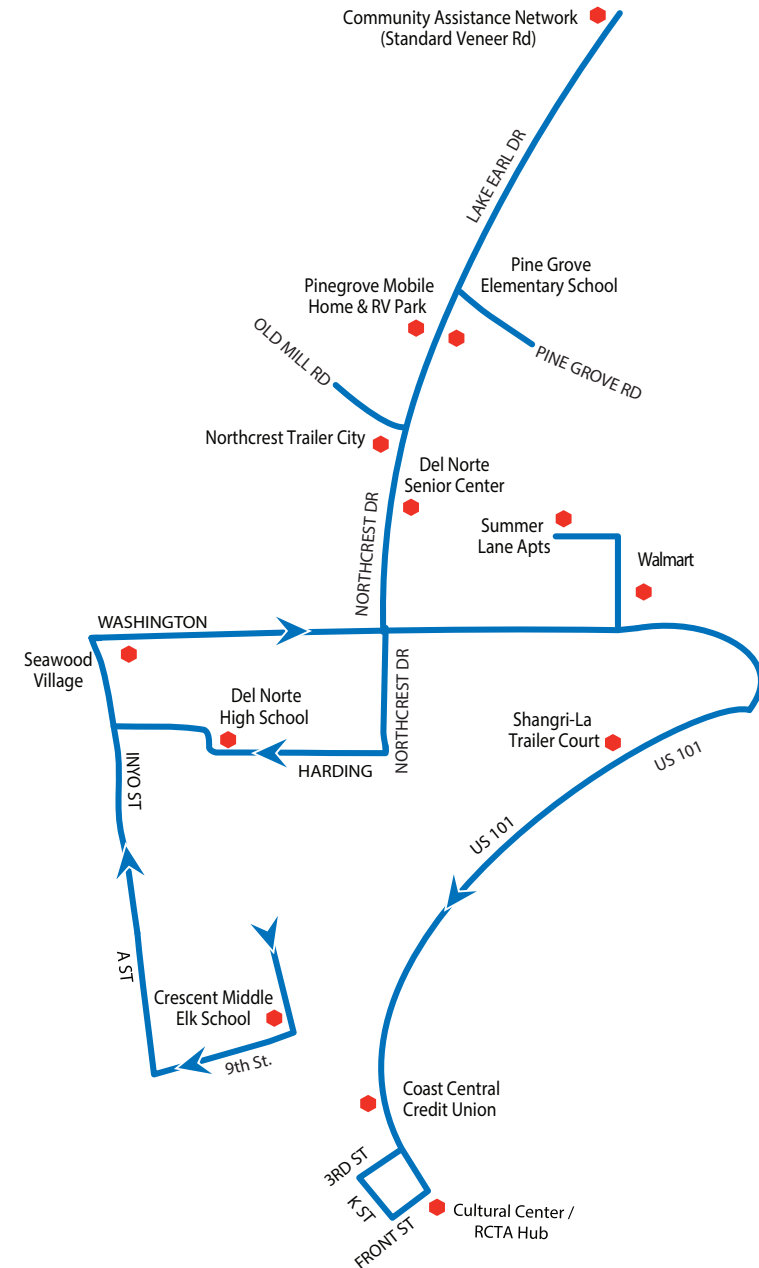

My School

Route #

Arrival Time

For My Ride Back Home

My School

Route #

Departure Time

My Connection

Transfer to Route#

Arrival Time

Departure Time

My Home

Route #

Arrival Time

Call (707) 464-6400 or visit redwoodcoasttransit.org for more information!

Call (707) 464-6400 or visit redwoodcoasttransit.org for more information!

Route 300 Morning Service

Route 300 Afternoon Service

Route 300 Northcrest -Walmart - CEMS - DNHS							Morning School Days		
Del Norte Senior Center (Northcrest NB)	Northcrest Trailer City (Northcrest SB at Old Mill)	Urgent Care EB (E. Washington)	Shangri-La Trailer Park (Us 101 SB)	Cultural Center RCTA Hub (Front St)	Crescent Elk Middle School (G St)	Seawood Village Inyo & Small	Walmart Summer Lane at E. Washington	DNHS - College of Redwoods Inyo & Small	Crescent Elk Middle School (G St)
7:05	7:12	7:15	7:18	7:25	7:30	7:35	7:40	7:45	7:50

Route 300 CEMS - Northcrest - DNHS -Northcrest - Downtown							PM School Days		
Crescent Elk Middle School (G St)	Pacific & A St	Seawood Village Inyo & Small	Del Norte Senior Center (Northcrest NB)	Northcrest Trailer City (Northcrest SB at Old Mill)	DNHS - College of Redwoods Inyo & Small	Del Norte Senior Center (Northcrest NB)	Northcrest Trailer City (Northcrest SB at Old Mill)	Walmart Summer Lane at E. Washington	Cultural Center RCTA Hub (Front St)
2:55	2:58	3:01	3:06	3:11	3:16	3:20	3:24	3:29	3:40