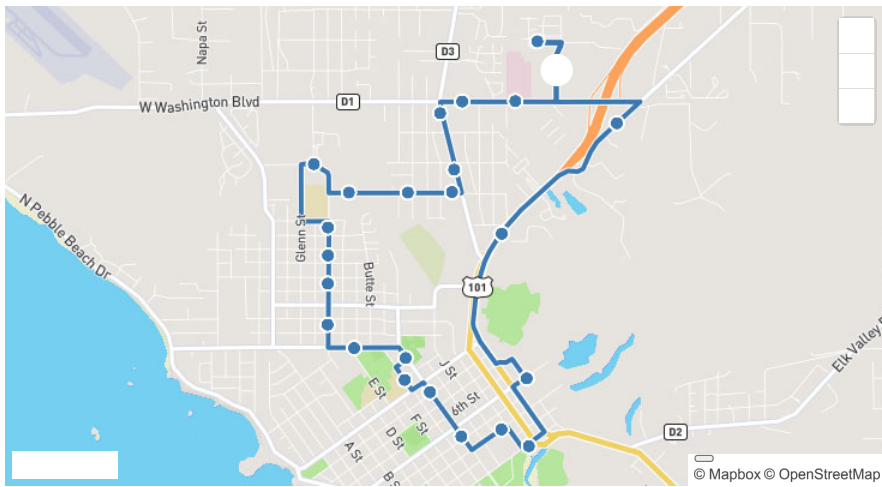

Routes & Schedules

- Route 1 – Parkway / El Dorado
- Route 2 – A / Inyo / Washington
- Route 3 – Northcrest
- Route 4 – Bertsch / Howland Hill
- Route 20 – Smith River / Arcata
- Route 199 – Crescent City / Gasquet
- Route 300 – CEMS & DNHS School Tripper

Route 1 – Parkway / El Dorado

- Effective September 6, 2022

Route 1 – Parkway / El Dorado

Cultural Center	Safeway (5th)	WalMart	Northcrest @ Washington	College of Redwoods / DNHS	Pacific @ E	Crescent Elk Middle School	Cultural Center
7:00	7:01	7:06	7:10	7:15	7:18	7:19	7:23
7:30	7:31	7:36	7:40	7:45	7:48	7:49	7:53
8:30	8:31	8:36	8:40	8:45	8:48	8:49	8:53
9:30	9:31	9:36	9:40	9:45	9:48	9:49	9:53
10:30	10:31	10:36	10:40	10:45	10:48	10:49	10:53
11:30	11:31	11:36	11:40	11:45	11:48	11:49	11:53
12:30	12:31	12:36	12:40	12:45	12:48	12:49	12:53
1:30	1:31	1:36	1:40	1:45	1:48	1:49	1:53
2:30	2:31	2:36	2:40	2:45	2:48	2:49	2:53
3:30	3:31	3:36	3:40	3:45	3:48	3:49	3:53
4:30	4:31	4:36	4:40	4:45	4:48	4:49	4:53
5:30	5:31	5:36	5:40	5:45	5:48	5:49	5:53