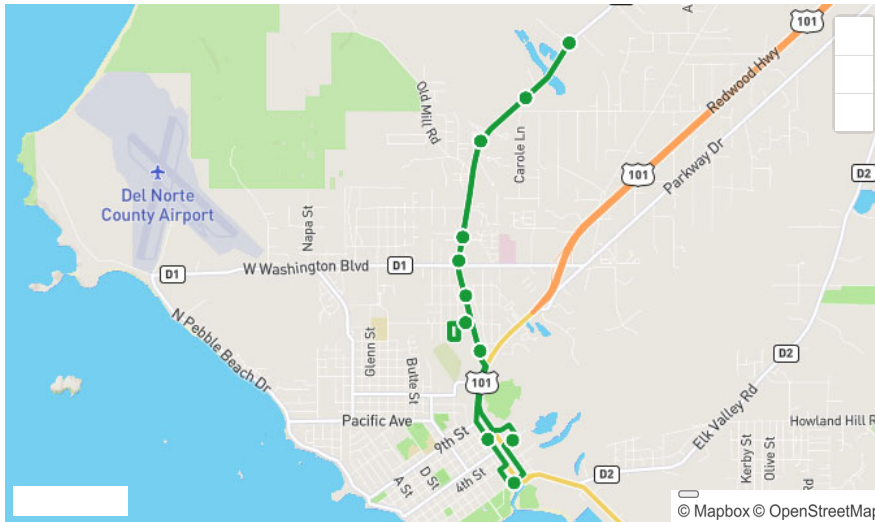

Routes & Schedules

- Route 1 – Parkway / El Dorado
- Route 2 – A / Inyo / Washington
- Route 3 – Northcrest
- Route 4 – Bertsch / Howland Hill
- Route 20 – Smith River / Arcata
- Route 199 – Crescent City / Gasquet
- Route 300 – CEMS & DNHS School Tripper

Route 3 – Northcrest

- Effective September 6, 2022

Route 3 – Northcrest

Cultural Center	Oregon Apts.	Senior Center	Northcrest at Pine Grove School	Lake Earl Drive @ Standard Veneer	Oregon Apts.	101 @ 7th	Cultural Center
7:00	7:06	7:09	7:10	7:11	7:16	7:19	7:24
8:00	8:06	8:09	8:10	8:11	8:16	8:19	8:24
9:00	9:06	9:09	9:10	9:11	9:16	9:19	9:24
10:00	10:06	10:09	10:10	10:11	10:16	10:19	10:24
11:00	11:06	11:09	11:10	11:11	11:16	11:19	11:24
12:00	12:06	12:09	12:10	12:11	12:16	12:19	12:24
1:00	1:06	1:09	1:10	1:11	1:16	1:19	1:24
2:00	2:06	2:09	2:10	2:11	2:16	2:19	2:24
3:00	3:06	3:09	3:10	3:11	3:16	3:19	3:24
4:00	4:06	4:09	4:10	4:11	4:16	4:19	4:24
5:00	5:06	5:09	5:10	5:11	5:16	5:19	5:24